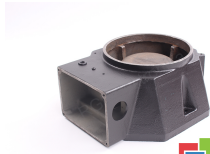

## ENCODER COVER FOR AC SPINDLE MOTOR SE-E-FV 5.5KW 7.5KW MITSUBISHI

Used MITSUBISHI ELECTRIC SE-E-FV ENCODER COVER  
 Tested and cleaned.  
 24 months guarantee  
 Dedicated courier  
 Delivery across Europe even in 24h

### TECHNICAL DATA

MANUFACTURER	MITSUBISHI ELECTRIC
MODEL	SE-E-FV ENCODER COVER
CATEGORY	Motor housings
WEIGHT [KG]	9.0
HEIGHT [CM]	25.0
LENGHT [CM]	30.0
WIDTH [CM]	25.0

24/7 SUPPORT AVAILABLE  
[+48 71 750 09 78](tel:+48717500978)